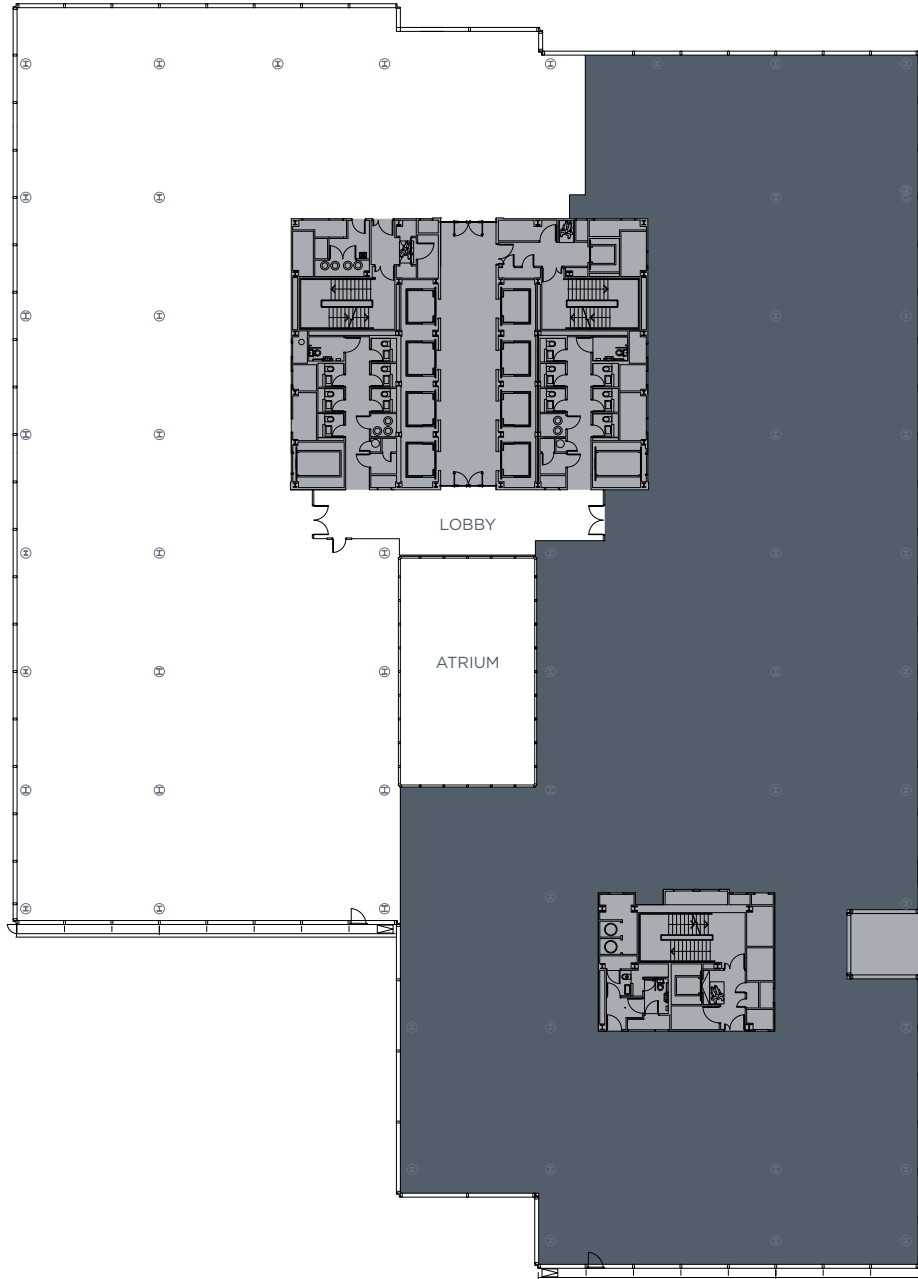

1
ANGEL LANE
LONDON EC4

FLOOR AND SPACE PLANS

1 ANGELLANE

LONDON EC4

AVAILABILITY

SEVENTH FLOOR - FLOORPLAN

33,899 sq ft

KEY

Offices

Core

Floor plans not to scale for identification purposes only.

1 ANGELLANE

LONDON EC4

AVAILABILITY

SEVENTH FLOOR - SPACEPLAN

33,899 sq ft

KEY

Offices

Core

Floor plans not to scale for identification purposes only.

1
ANGELLANE
LONDON EC4

AVAILABILITY

PART EIGHTH FLOOR - FLOORPLAN

19,112 sq ft

KEY

Offices

Core

Floor plans not to scale for identification purposes only.

1 ANGELLANE

LONDON EC4

AVAILABILITY

PART EIGHTH FLOOR - SPACEPLAN