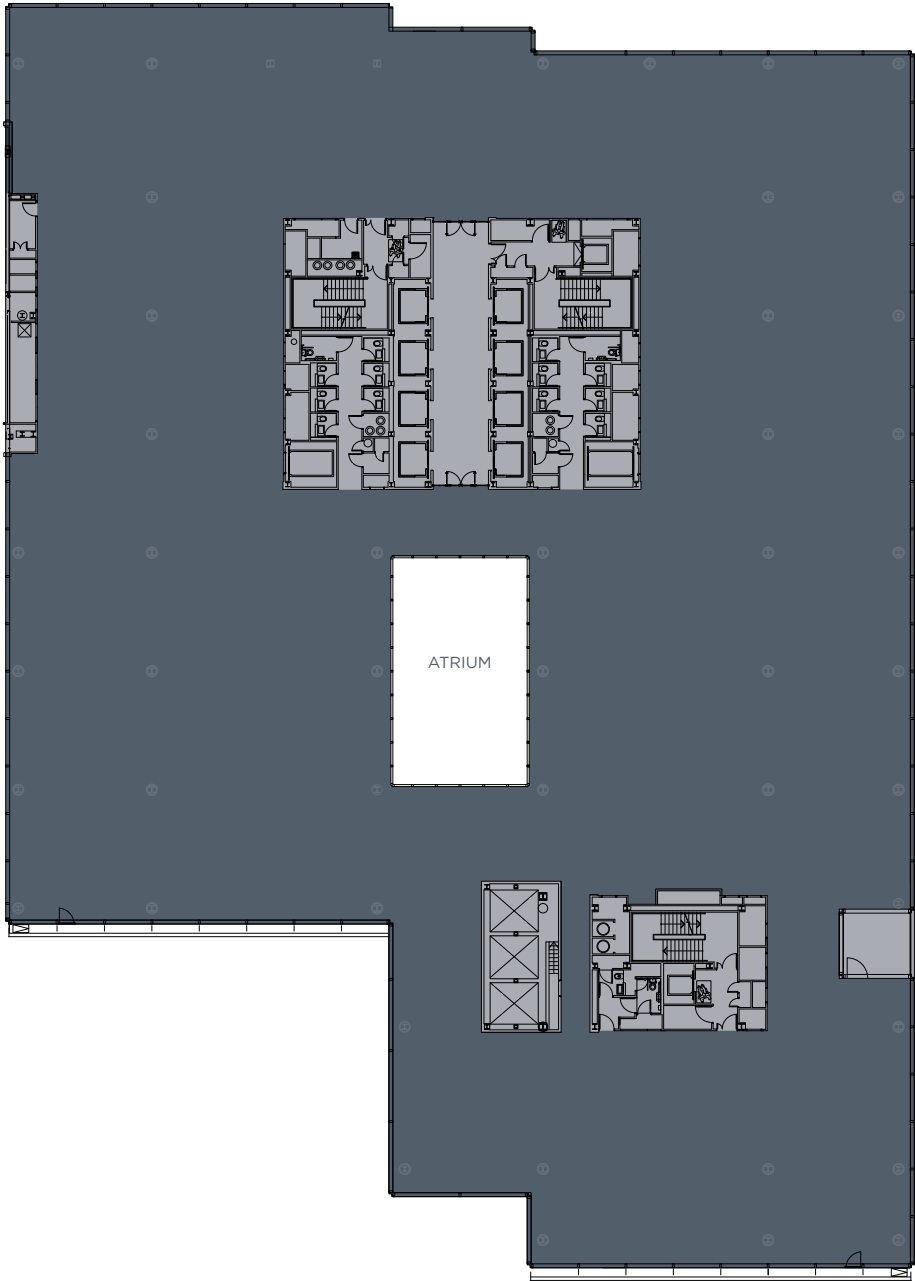

1
ANGEL LANE
LONDON EC4

FLOOR AND SPACE PLANS

1 ANGELLANE

LONDON EC4

AVAILABILITY

SEVENTH FLOOR - FLOORPLAN

33,899 sq ft

KEY

Offices

Core

Floor plans not to scale for identification purposes only.

1 ANGELLANE

LONDON EC4

AVAILABILITY

SEVENTH FLOOR - SPACEPLAN

33,899 sq ft

KEY

Offices

Core

Floor plans not to scale for identification purposes only.

1
ANGELLANE
LONDON EC4

AVAILABILITY

PART EIGHTH FLOOR - FLOORPLAN

19,112 sq ft

KEY

Offices

Core

Floor plans not to scale for identification purposes only.

1 ANGELLANE

LONDON EC4

AVAILABILITY

PART EIGHTH FLOOR - SPACEPLAN