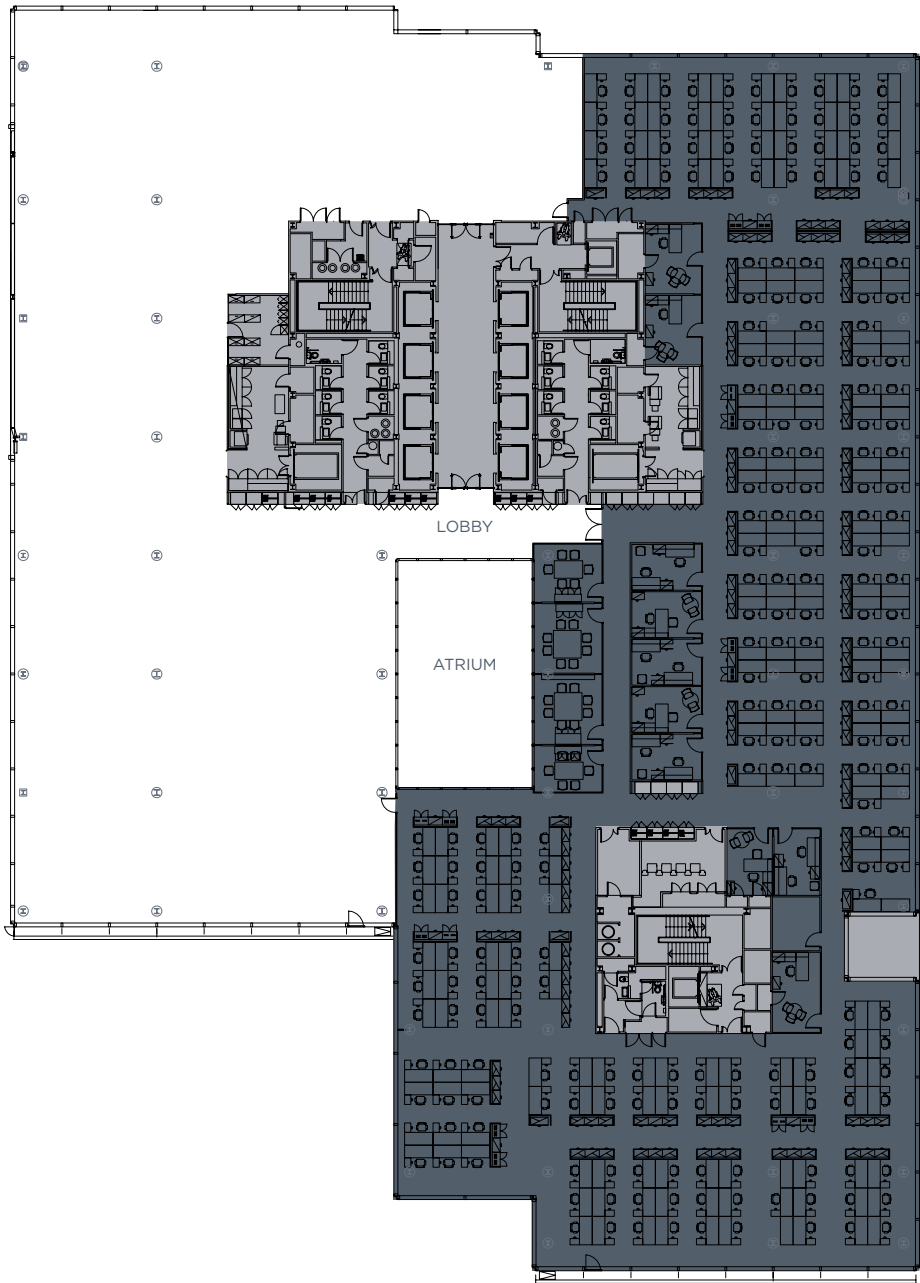

1 ANGELLANE

LONDON EC4

AVAILABILITY

PART EIGHTH FLOOR - SPACEPLAN

19,112 sq ft

KEY

Offices

Core

Floor plans not to scale for identification purposes only.